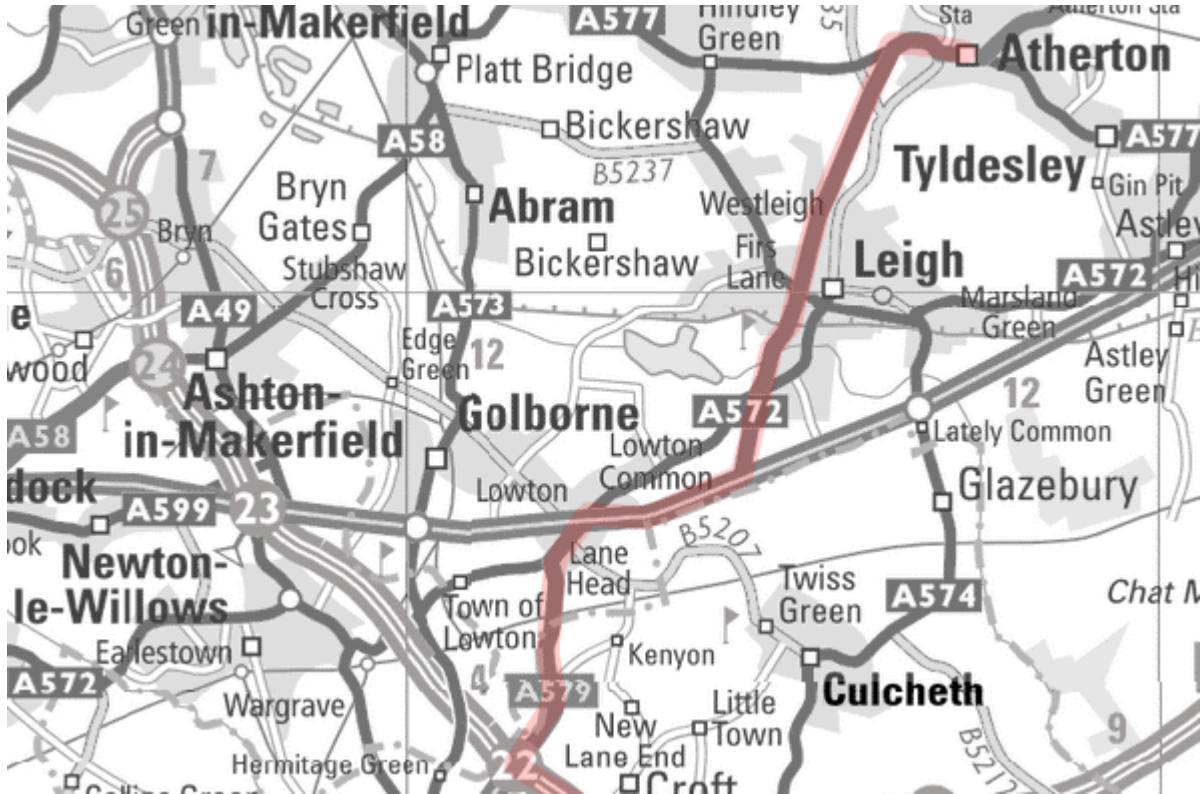

We look forward to seeing you - Any problems, give us a call... Tel 01942 896366

From North Wales & the South

From Wales, take the M56 to the M6 heading north, and exit the M6 at junction 22. From the South, take the M6 heading north, and exit m6 at Junction 22. Then follow the following set of directions. Turn right onto the A579 and at the 1st set of lights turn right, then turn right again at the second set of lights onto the A580 heading for Manchester. At the next set of lights, turn left onto the A572 - Leigh/Atherton Bypass, and follow to the end where you will come a hill to a roundabout (please note that this is the fourth island on the bypass). Take the right exit at the roundabout onto to Wigan Road, past the second hand car sales, and take the next right into Liscard Street. Take last left before the bottom into Linden Avenue, and follow to the end. The Kais access road is directly across the road.

- A - Auto Discount
- B - Letters Inn
- C - Punchbowl pub