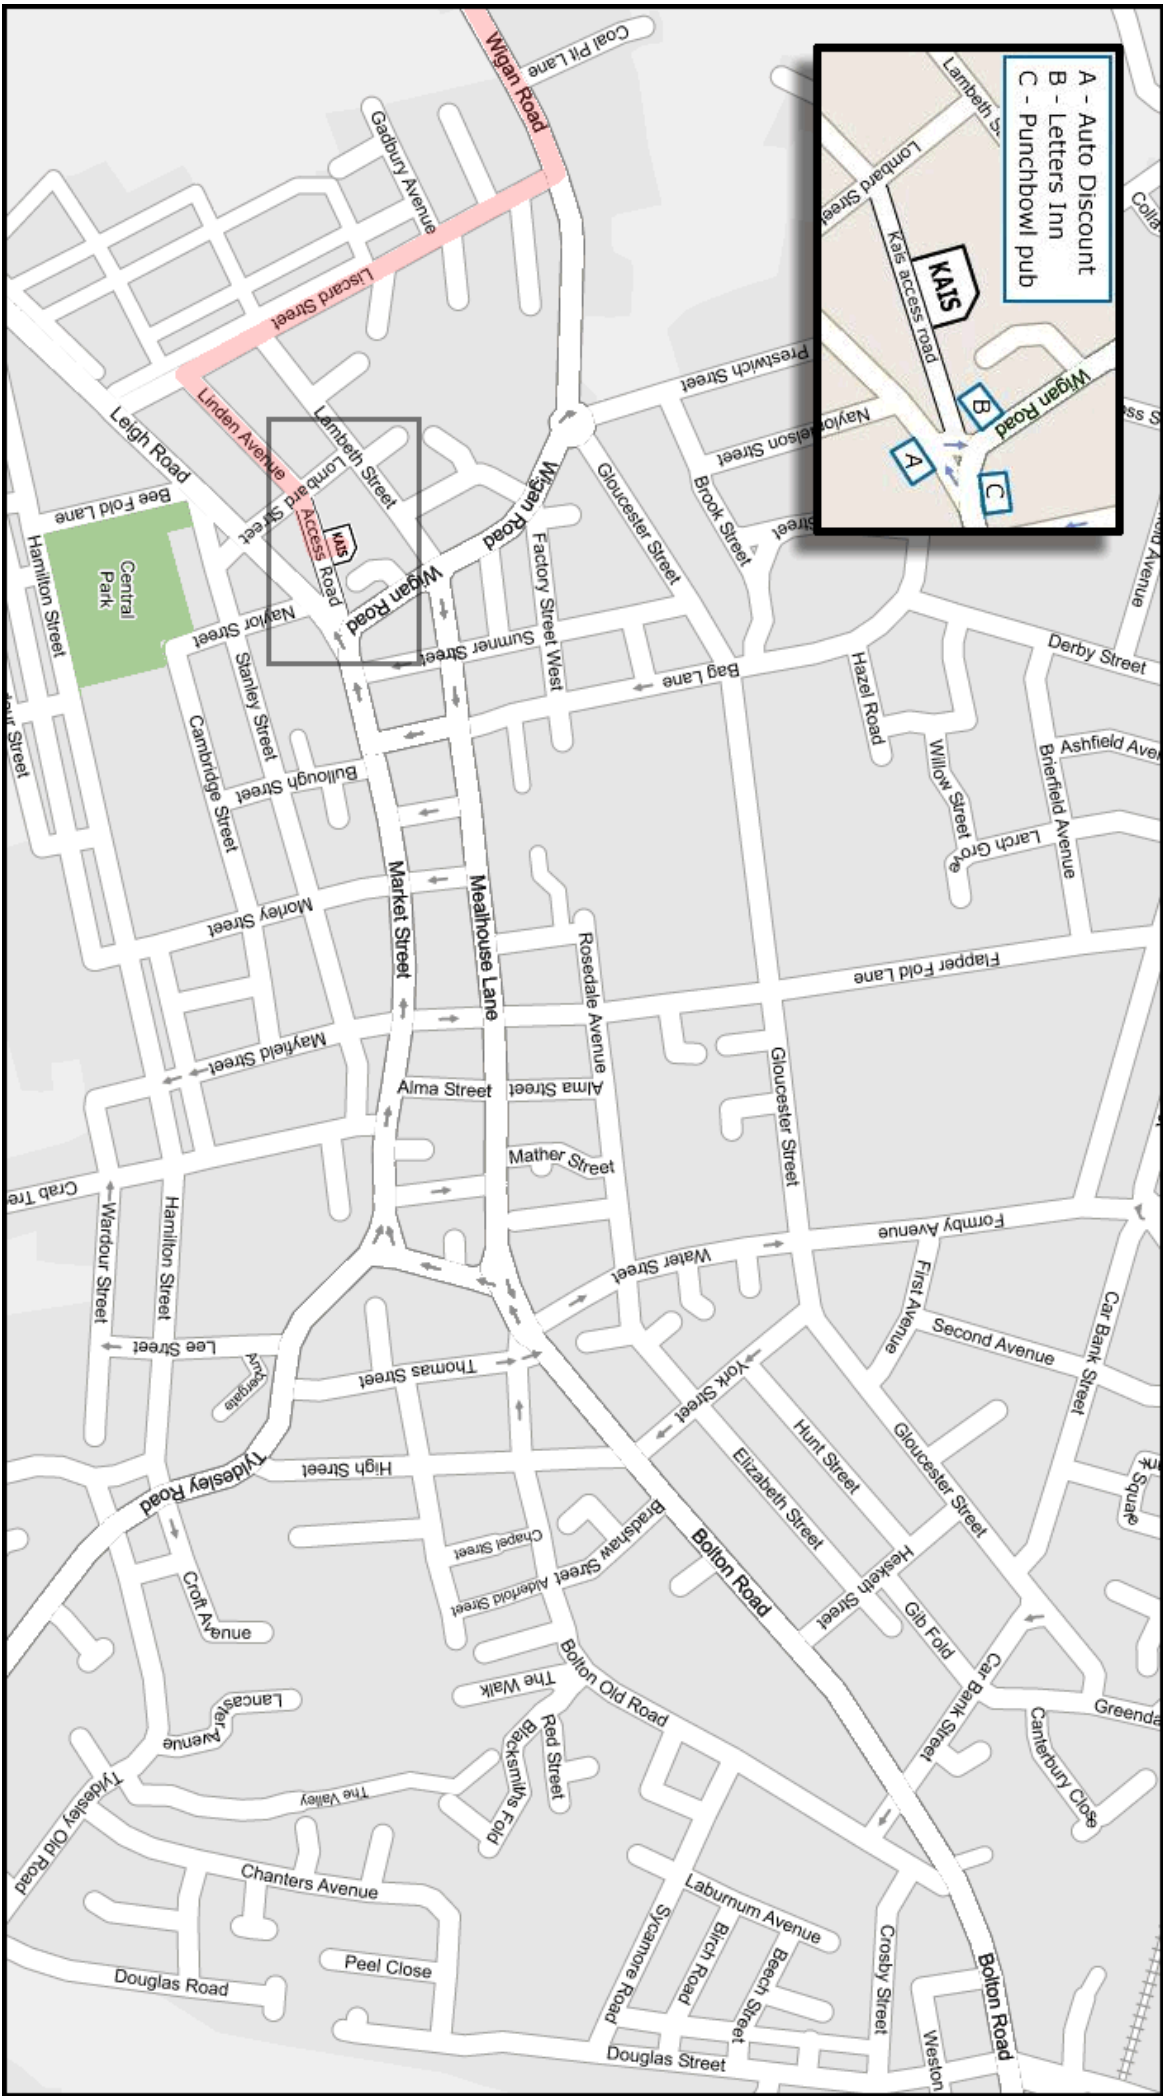

We look forward to seeing you - Any problems, give us a call... Tel 01942 896366

From North Wales & the South

From Wales, take the M56 to the M6 heading north, and exit the M6 at junction 22. From the South, take the M6 heading north, and exit m6 at Junction 22. Then follow the following set of directions. Turn right onto the A579 and at the 1st set of lights turn right, then turn right again at the second set of lights onto the A580 heading for Manchester. At the next set of lights, turn left onto the A572 - Leigh/Atherton Bypass, and follow to the end where you will come a hill to a roundabout (please note that this is the fourth island on the bypass). Take the right exit at the roundabout onto to Wigan Road, past the second hand car sales, and take the next right into Liscard Street. Take last left before the bottom into Linden Avenue, and follow to the end. The Kais access road is directly across the road.

- A - Auto Discount
- B - Letters Inn
- C - Punchbowl pub