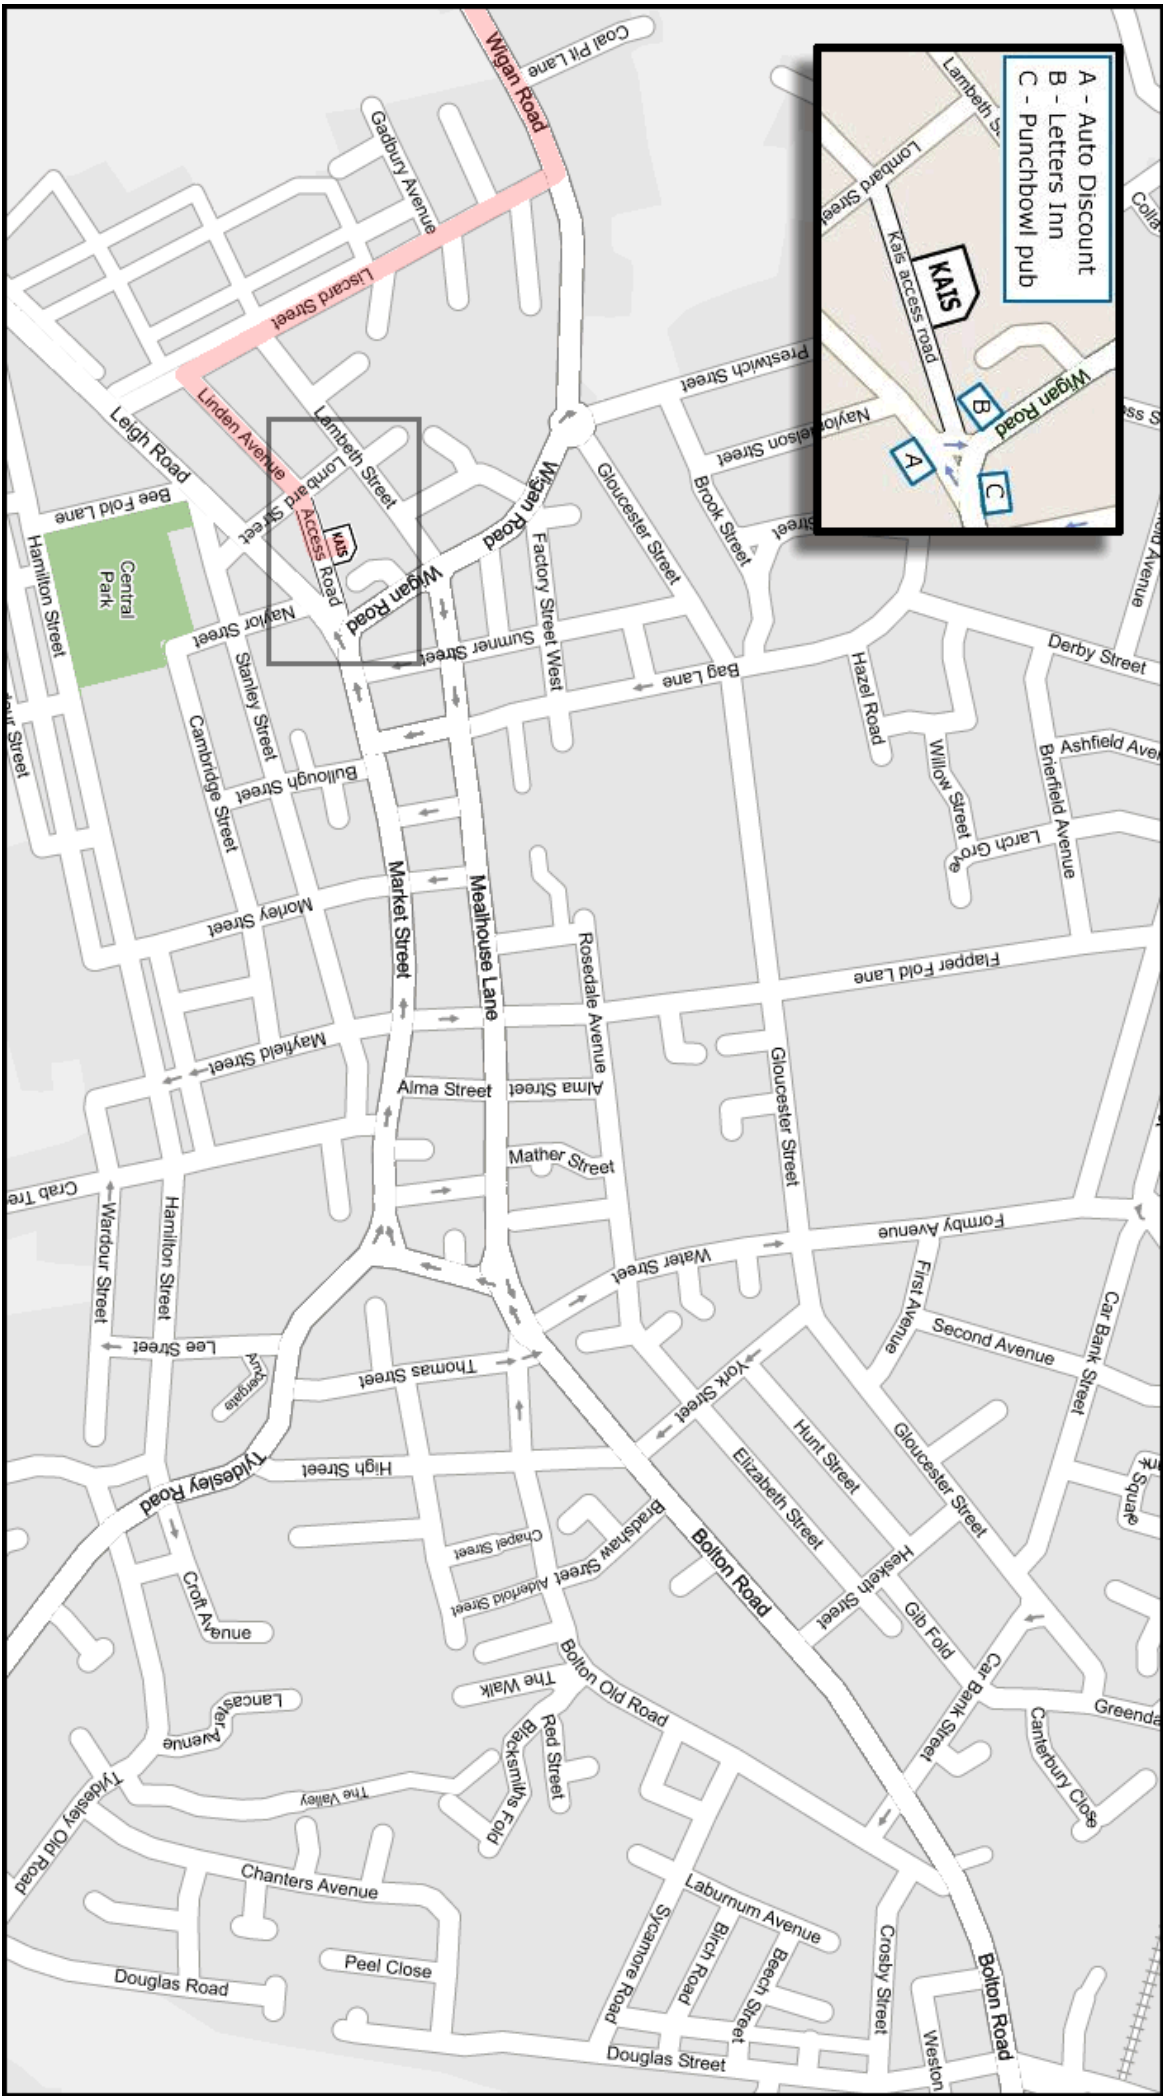

## From Liverpool Via A580

Follow the A580 towards Manchester past Golborne roundabout, and turn left at the 4th set of traffic lights onto the A572 - the Leigh/Atherton Leigh/Atherton Bypass, and follow to the end where you will come a hill to a roundabout (please note that this is the fourth island on the bypass). Take the right exit at the roundabout onto to Wigan Road, past the second hand car sales, and take the next right into Liscard Street. Take last left before the bottom into Linden Avenue, and follow to the end. The Kais access road is directly across the road.

- A - Auto Discount
- B - Letters Inn
- C - Punchbowl pub