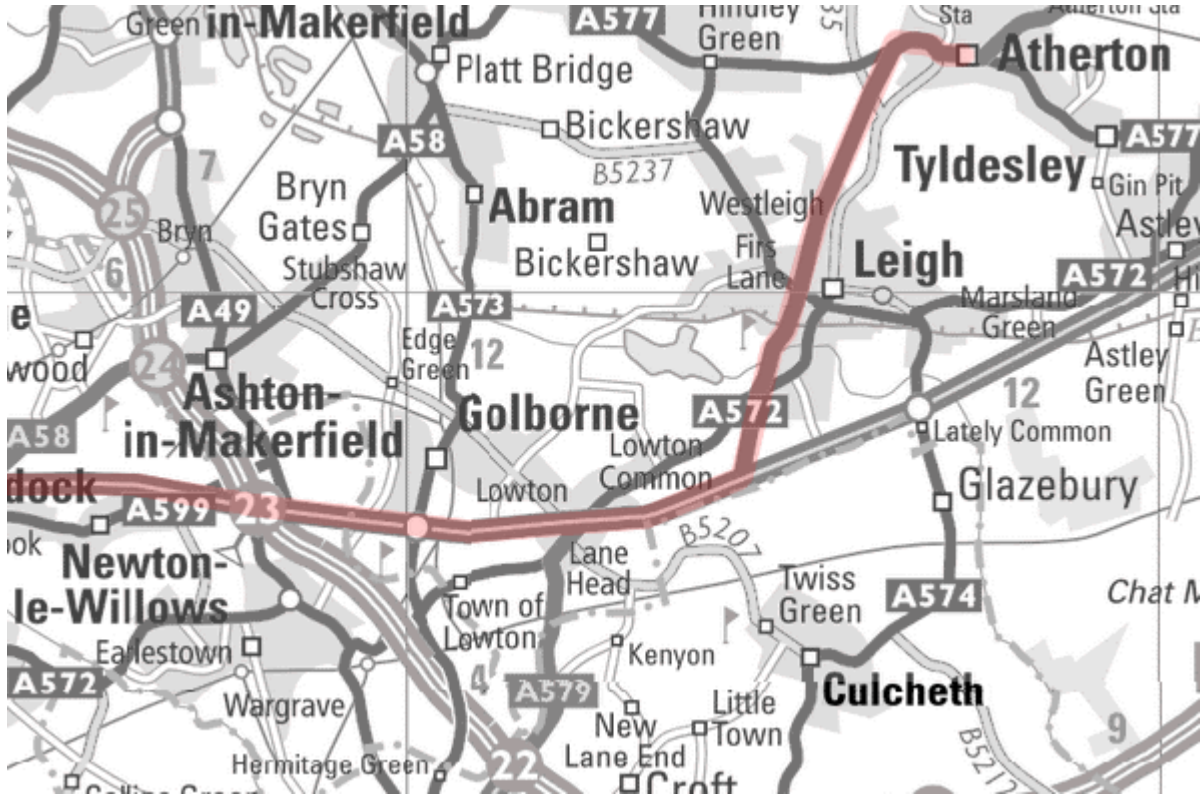

## From Liverpool Via A580

Follow the A580 towards Manchester past Golborne roundabout, and turn left at the 4th set of traffic lights onto the A572 - the Leigh/Atherton Leigh/Atherton Bypass, and follow to the end where you will come a hill to a roundabout (please note that this is the fourth island on the bypass). Take the right exit at the roundabout onto to Wigan Road, past the second hand car sales, and take the next right into Liscard Street. Take last left before the bottom into Linden Avenue, and follow to the end. The Kais access road is directly across the road.

- A - Auto Discount
- B - Letters Inn
- C - Punchbowl pub